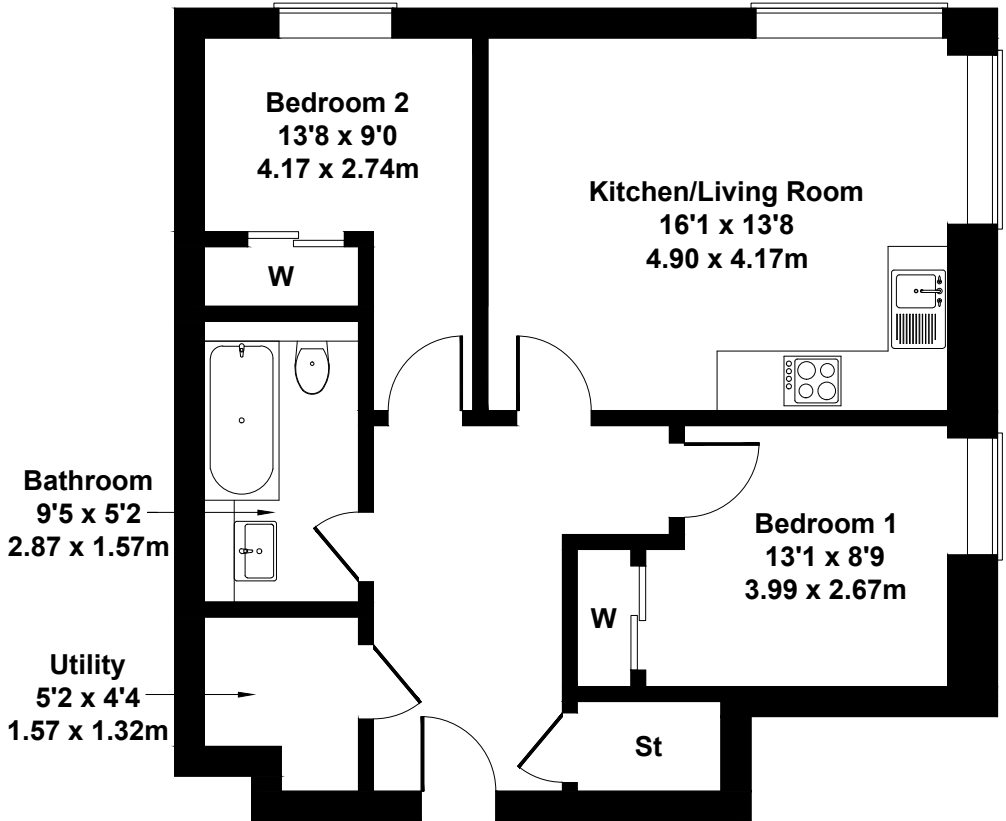

**Approximate Gross Internal Area  
613 sq ft - 57 sq m**

**SKETCH PLAN FOR ILLUSTRATIVE PURPOSES ONLY**

All measurements walls, doors, windows, fittings and appliances, their sizes and locations, are approximate only. They cannot be regarded as being a representation by the seller, nor their agent.