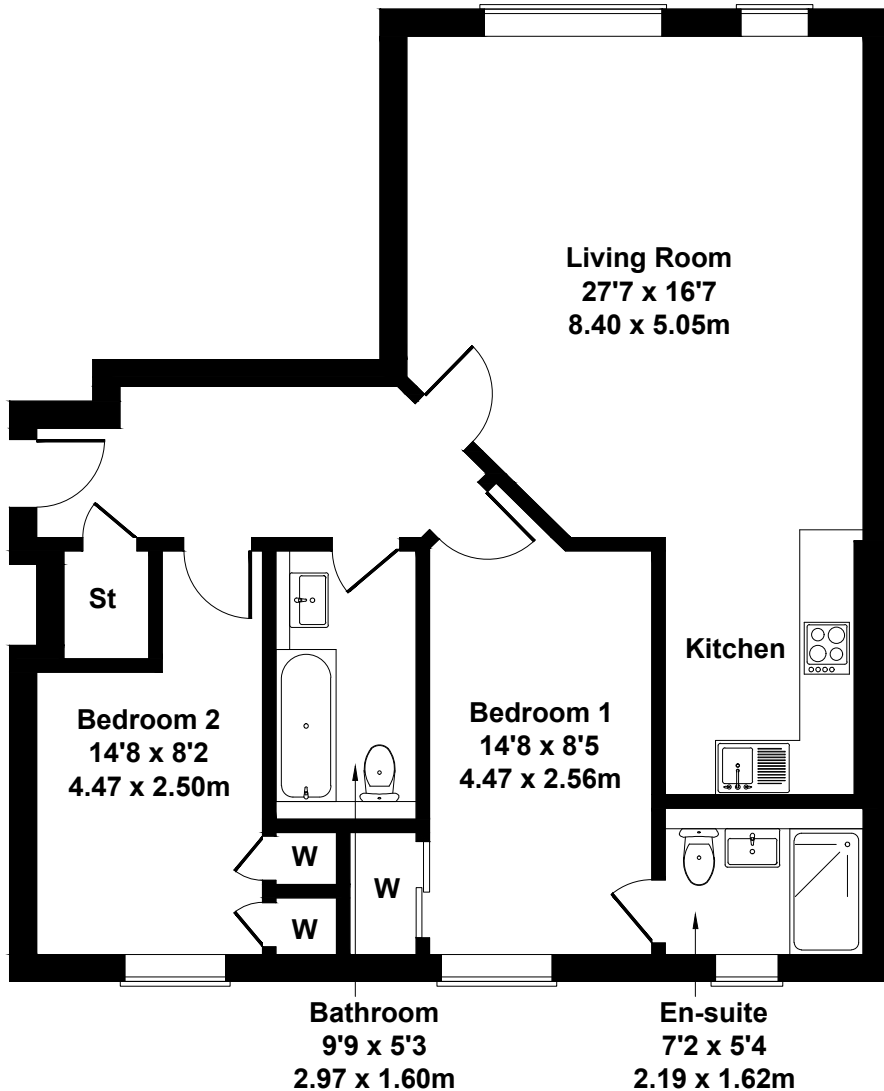

**Approximate Gross Internal Area
818 sq ft - 76 sq m**

SKETCH PLAN FOR ILLUSTRATIVE PURPOSES ONLY

All measurements walls, doors, windows, fittings and appliances, their sizes and locations, are approximate only. They cannot be regarded as being a representation by the seller, nor their agent.